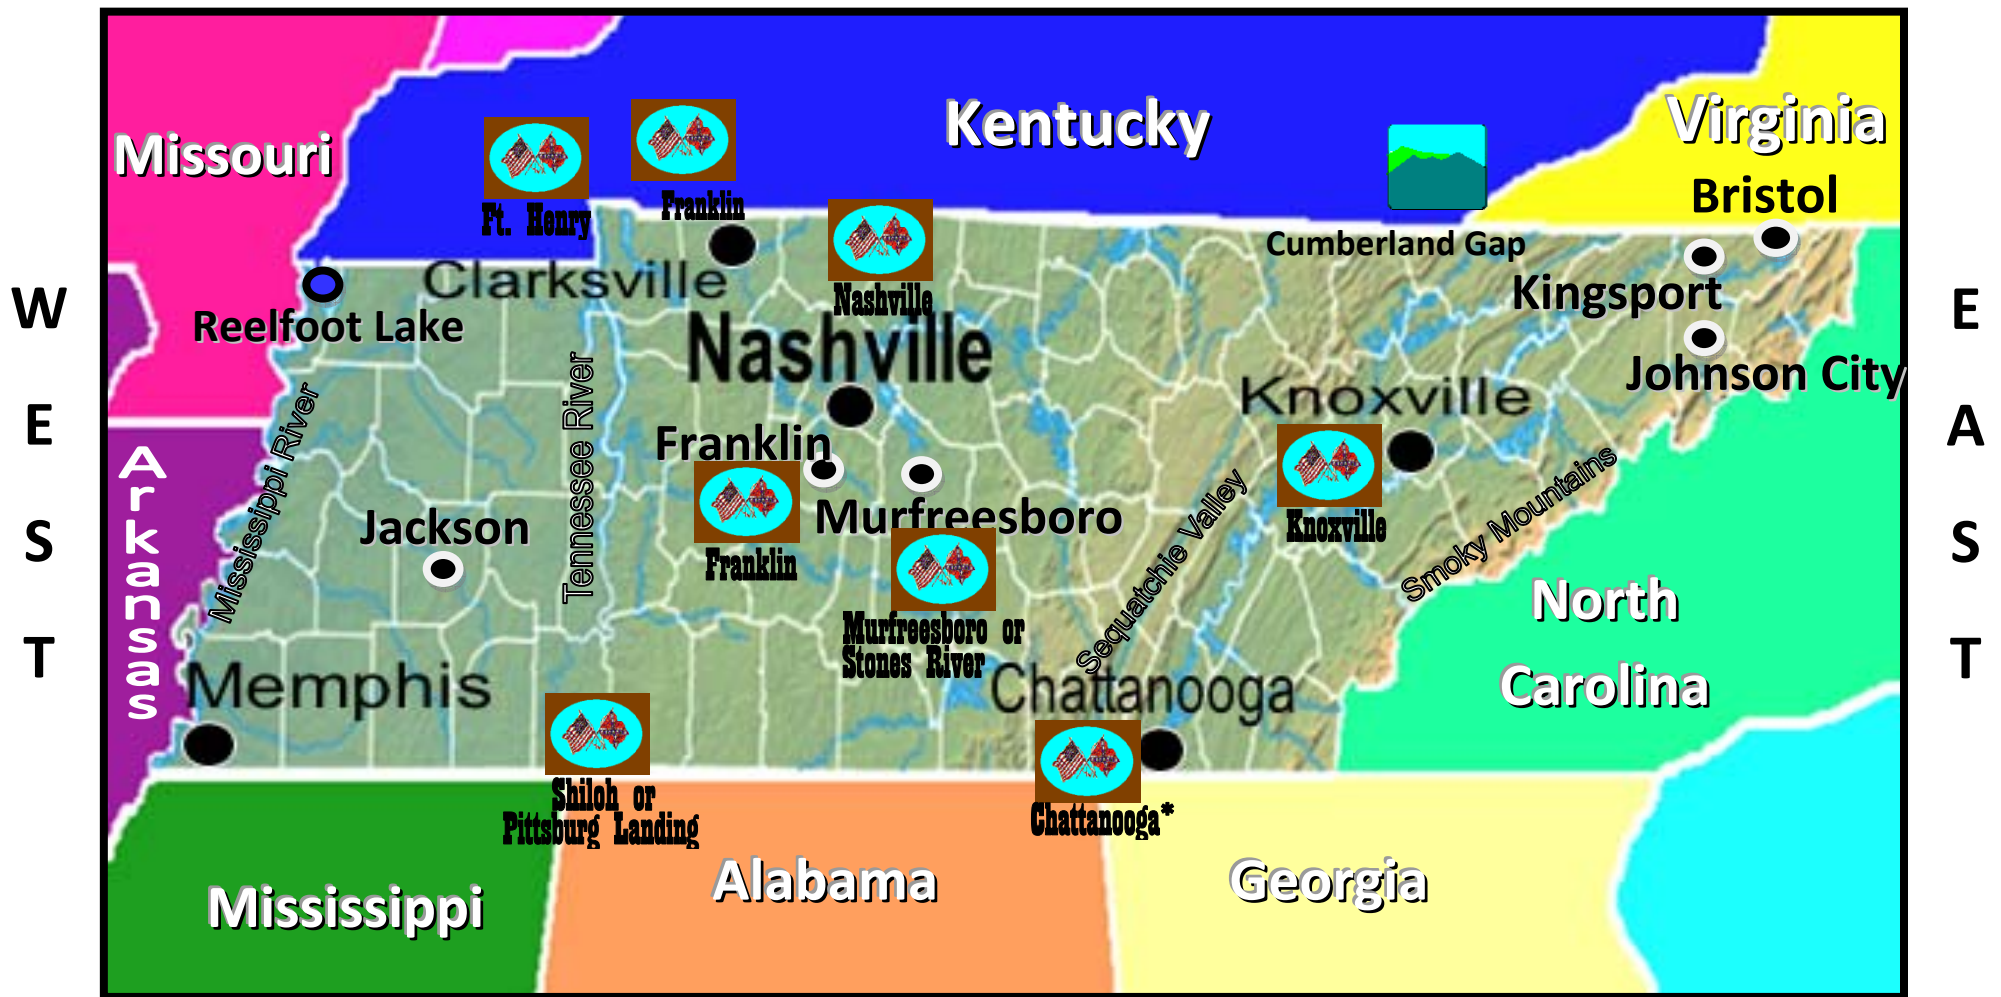

Another great resource is Tennessee History for Kids. This can be accessed at <http://www.tnhistoryforkids.org/> This site has lots of pictures which brings those questions alive for the young people.

Clover Bowl Study Map

Directions and Interstate Highways

NORTH

SOUTH

Clover Bowl Study Map

Battlefields and Landmarks

NORTH

SOUTH

Chattanooga* This also includes the Battle Above the Clouds, Missionary Ridge, and Orchard Knob which were parts of the Battle of Chattanooga.

Clover Bowl Study Map

Time Zones and Places